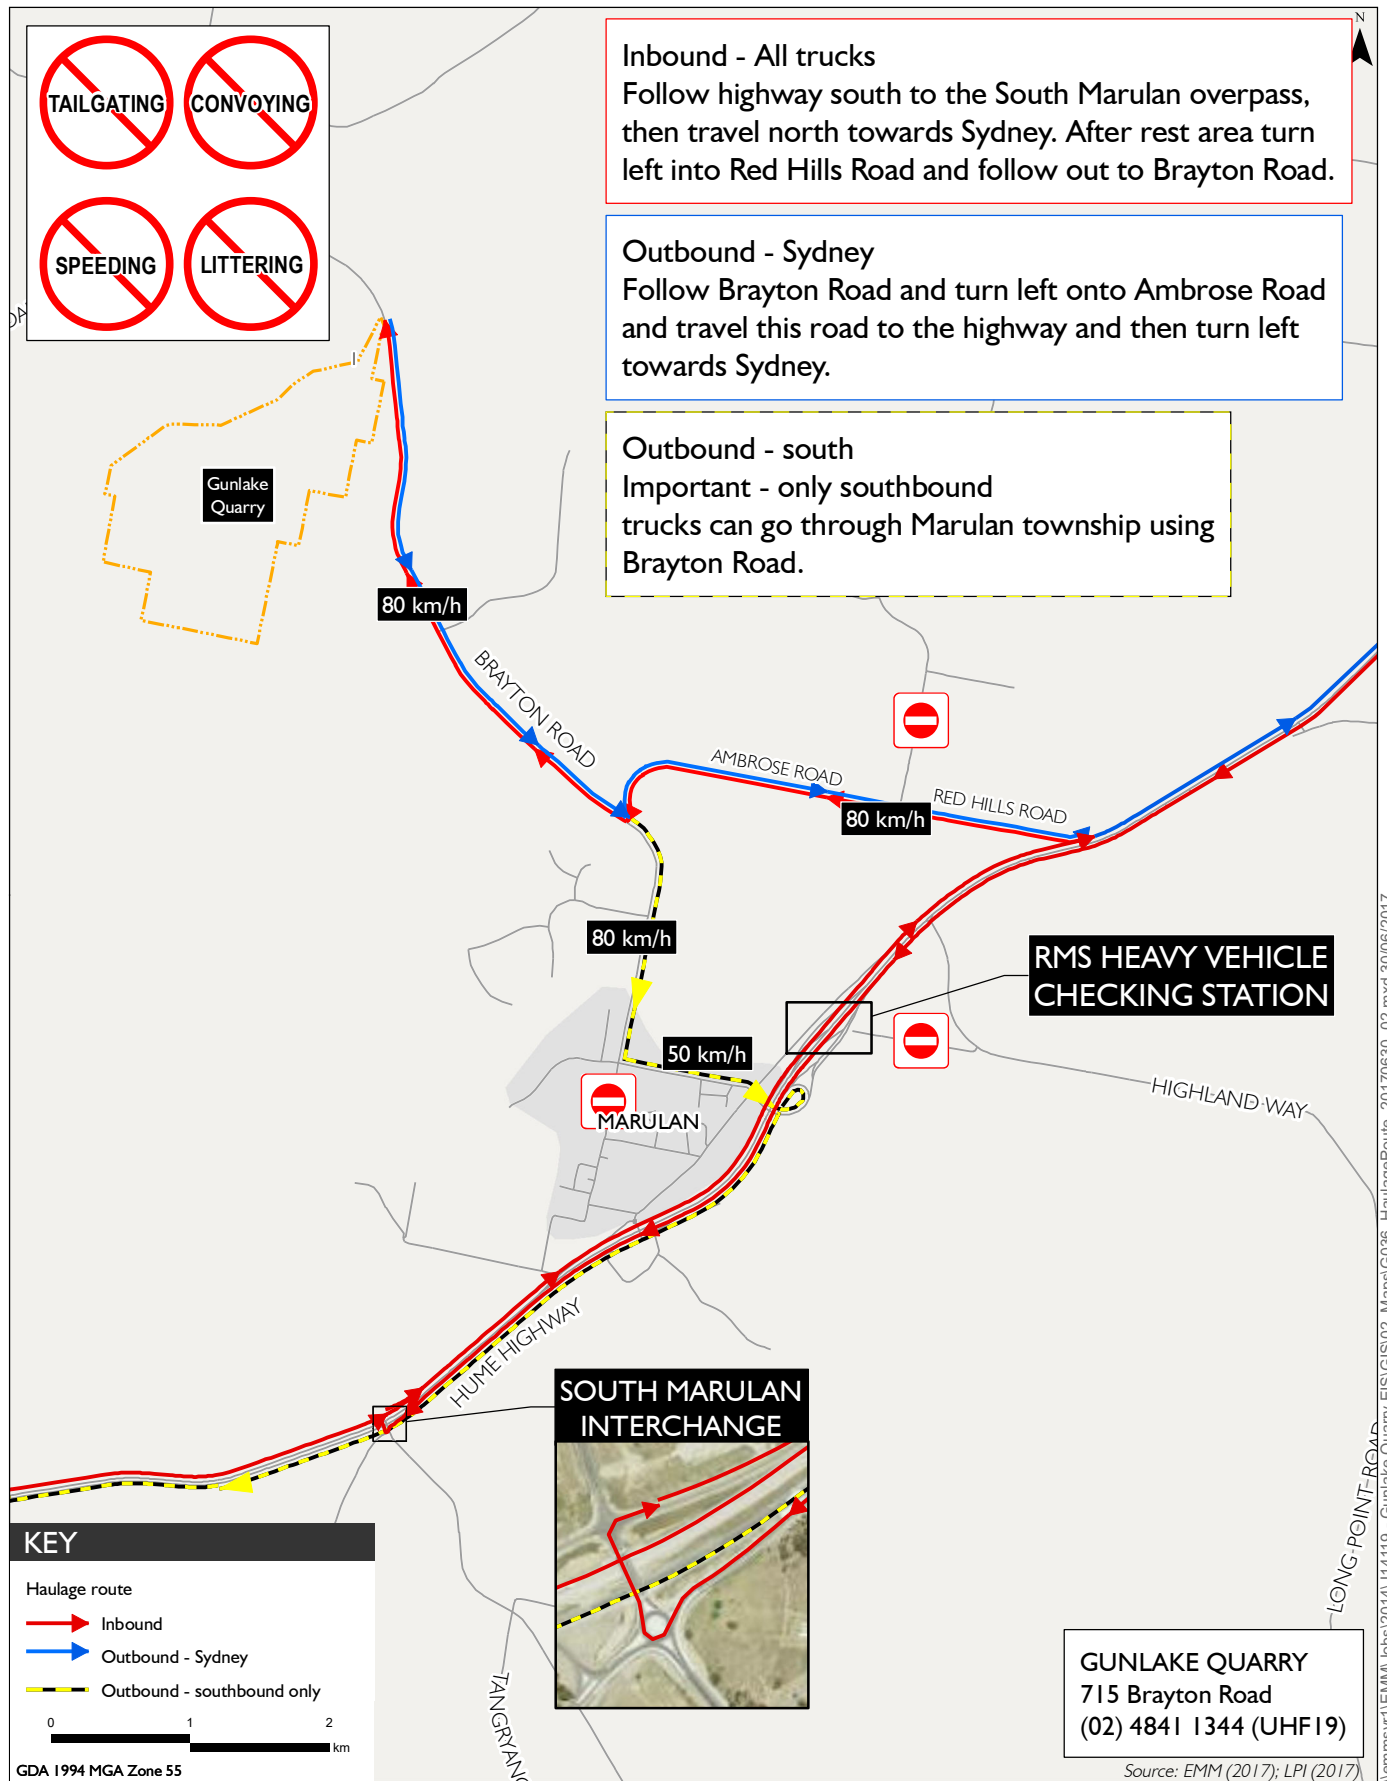

DRIVE CAREFULLY, RESPONSIBLY AND RESPECT OUR LOCAL COMMUNITY

\emms\vr\EMM\jobs\2014\114119 - Gunlake Quarry EIS\GIS\02_Maps\G036 - HaulageRoute_20170630_02.mxd 30/06/2017